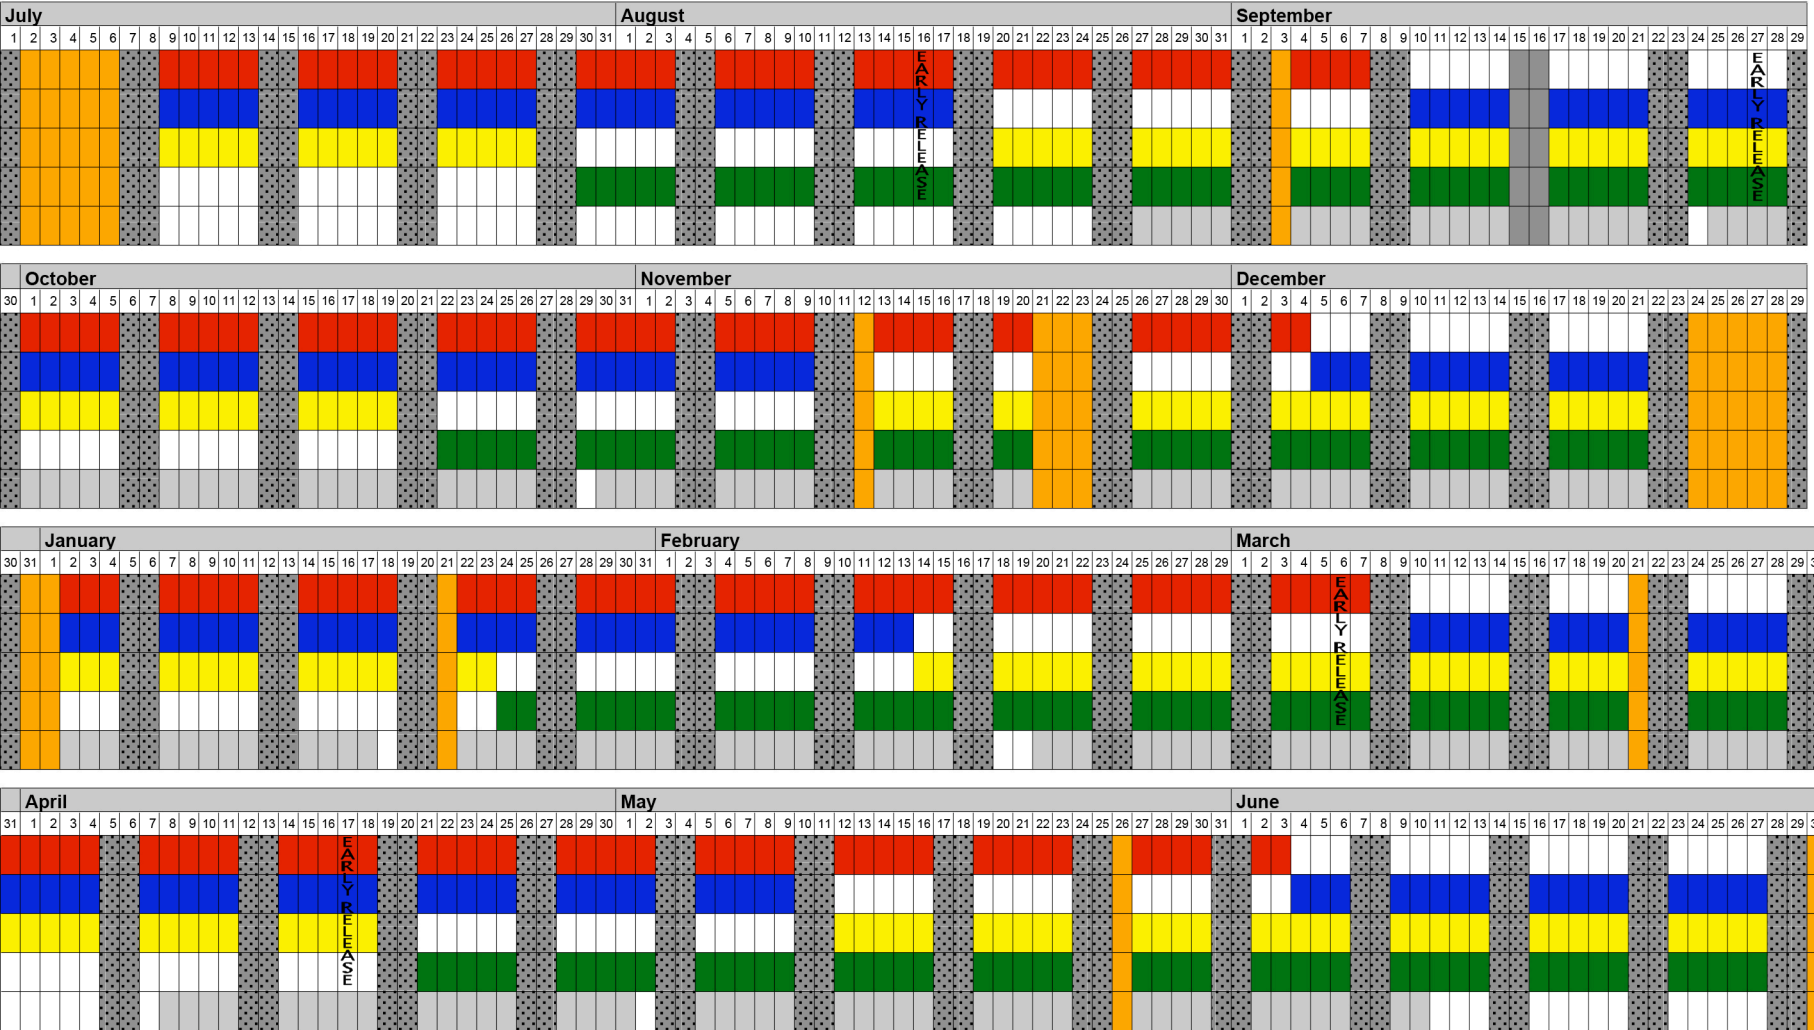

■ TRACK 1    
 ■ TRACK 2    
 ■ TRACK 3    
 ■ TRACK 4    
 ■ TRADITIONAL    
 ■ WEEKEND    
 ■ STUDENT HOLIDAY

All tracks and traditional have 21 weekdays out in common, not including weekends.

In addition, number of common days off with traditional calendars:

Track 1 = 14     Track 2 = 7     Track 3 = 17     Track 4 = 22

**TOTAL common days:**     Track 1 = 35

Track 2 = 28

Track 3 = 38

Track 4 = 43

(PLUS weekends)